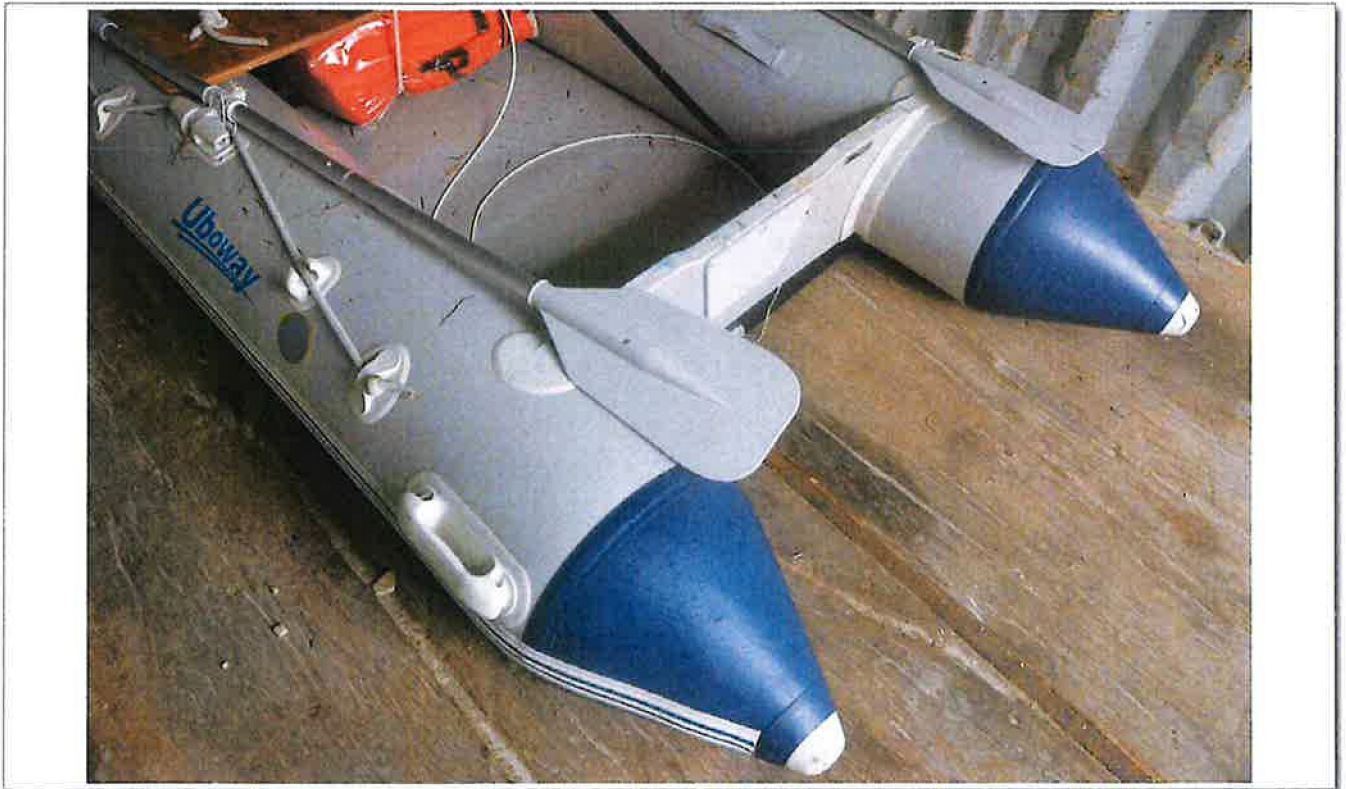

64 - Vue de l'arrière de l'annexe.

Le Technicien en Investigations Criminelles: