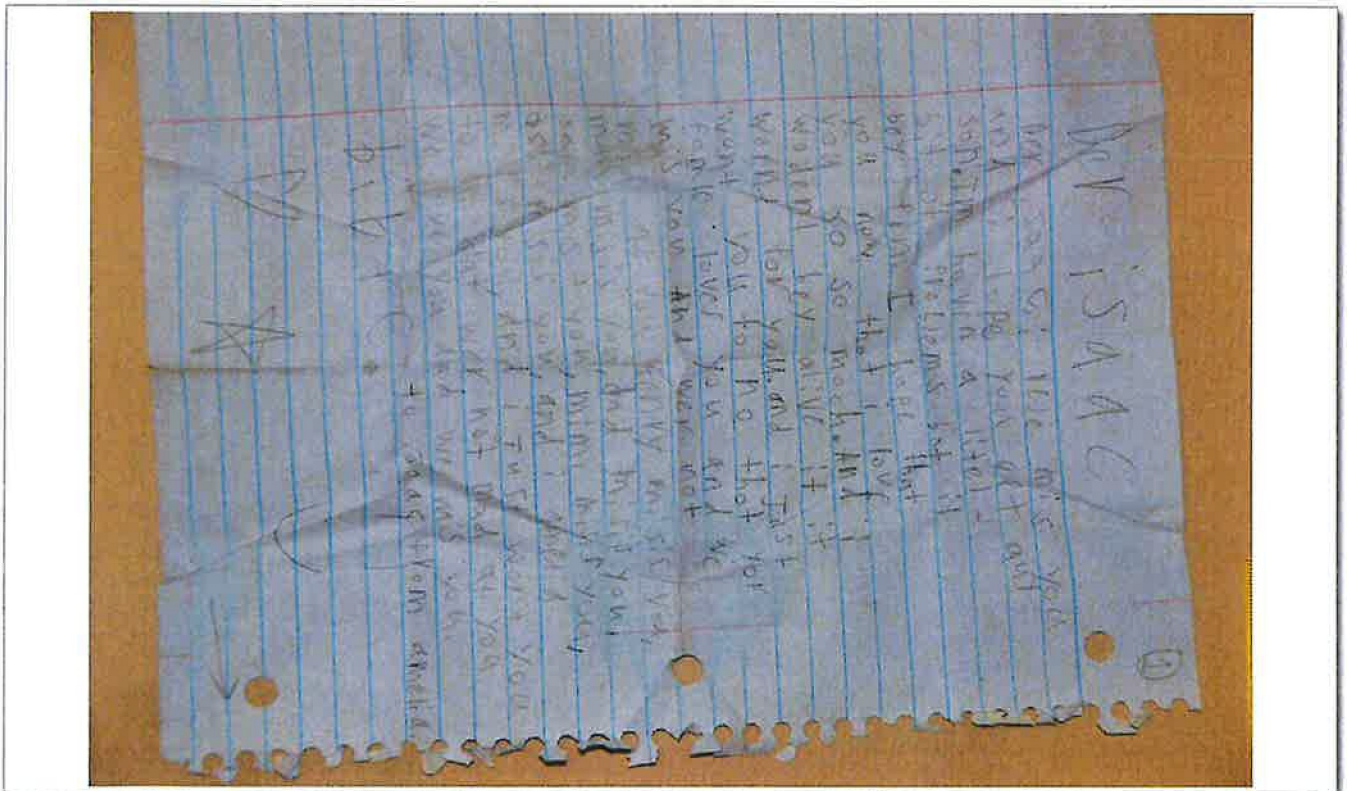

59 - View of paper contr.,1111 d.1ns lo /lorie fe1111/e er dop/1<!, t.co A.

60 - Aurr., view <le /,l 11ce A of ...pier.

A handwritten signature in blue ink, consisting of several overlapping loops and lines, located at the bottom right of the page.

61 - Vue de l., t, ce B c11,,,pi-r.

62 .. Awre v11E1., f.,c'J B c1u J>,11,Jer.

LE TUCHEMENT DE INVESTIGATIONS COMMUNES

A handwritten signature in blue ink, consisting of several overlapping loops and lines, located at the bottom right of the page.