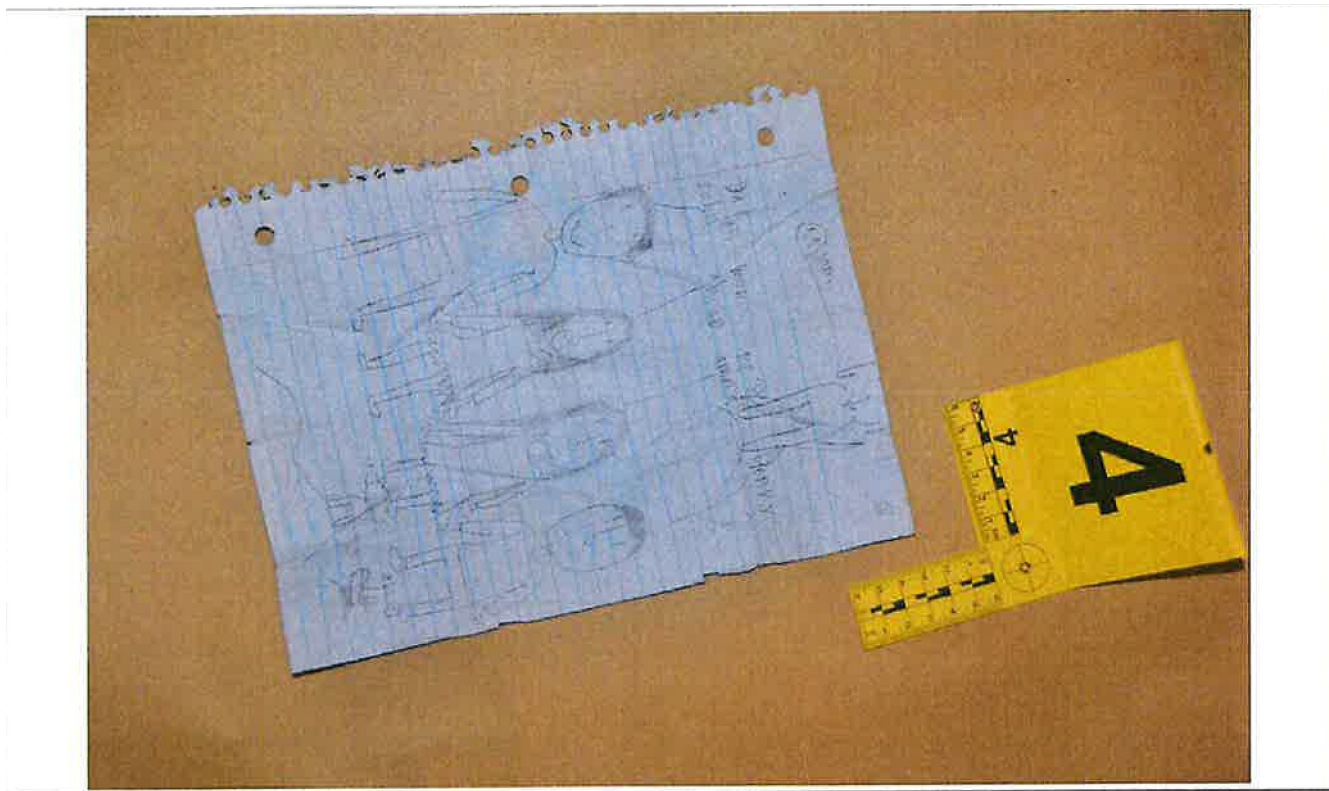

59 - View of paper contr.,1111 d.1ns lo /lorie fe1111/e er dop/1<!, t.co A.

60 - Aurr., view <le /,l 11ce A of ...pier.

A handwritten signature in blue ink, consisting of several overlapping loops and lines, located at the bottom right of the page.

61 - Vue de l., t, ce B c11,,,pi-r.

62 .. Awre v11E1., f.,c'J B c1u J>,11,Jer.

LE TUCHEMENT DE INVESTIGATIONS COMMUNES

A handwritten signature in blue ink, consisting of several overlapping loops and lines, located at the bottom right of the page.

63 - View cla.r.1nneX11 of n,1vinJ, enl'3posf6' d,111s w1 cont,lfm,r.

64 - Vue de l'arrière de l'annexe.

Le Technicien en Investigations Criminelles:

65 - Vue du bas de la pagaie gauche.

66 - Vue de l'intérieur de l'annexe.