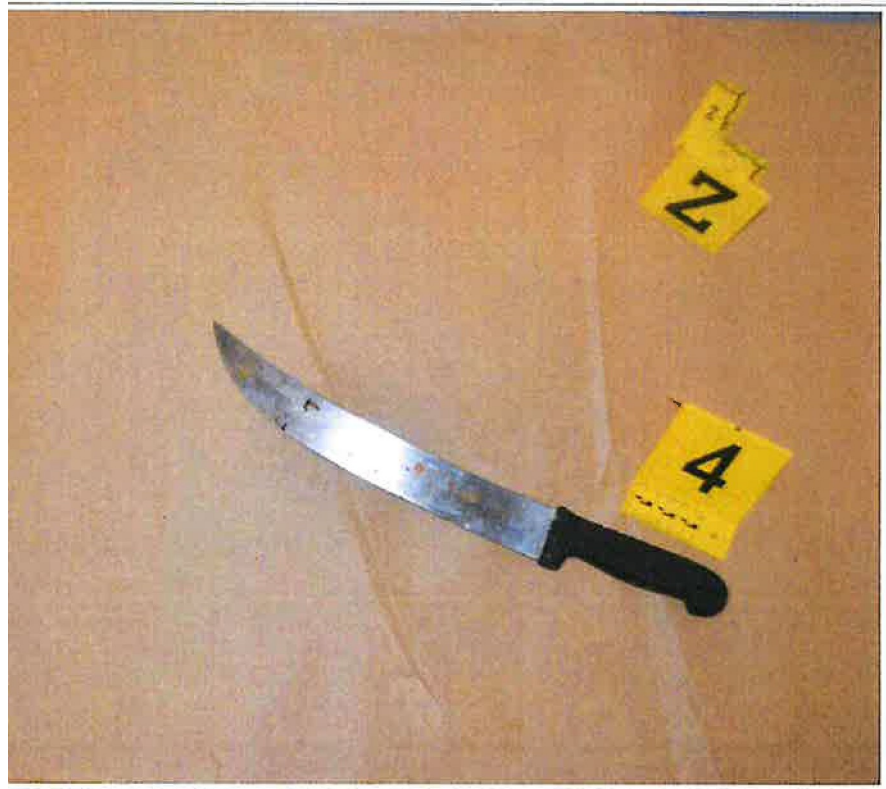

107 - Vue d'un couteau et d'un petit sac de survie qui aurait appartenu au disparu A.

Le Technicien en Investigations Criminelles: