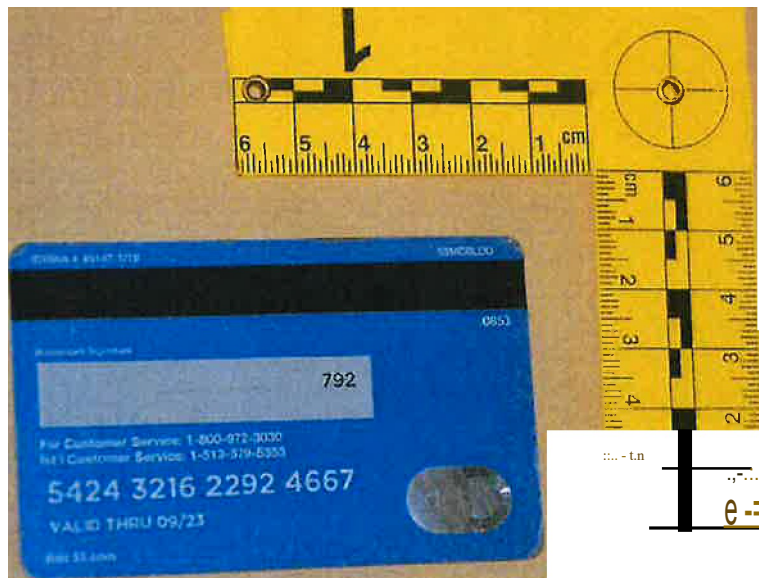

110 - Vue de la face verso de la même carte portant la numérotation 5424 3216 2292 4667.

Le Technicien en Investigations Criminelles: