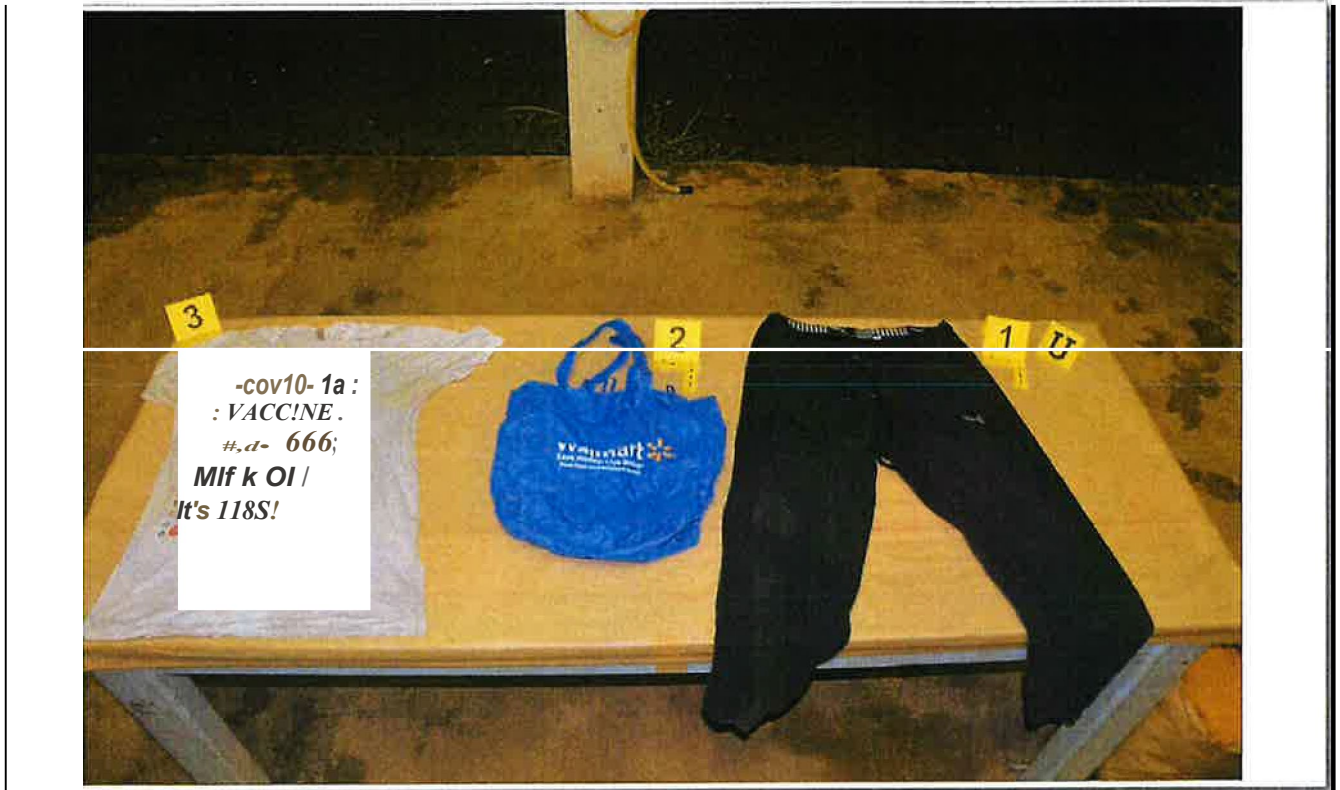

D394 du

92 - Vu o ,l' 1/1,1/r,s coto,s UI ; JJ.